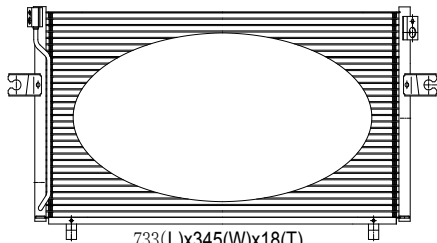

# SENTRA

688(L)x289(W)x18(T)

PART NO	YEARS	FITS(E/SHASISS)	MFG(OEM) #	REMARKS
DC073	98-99	1.6L, 2.0L	92110 8B800	

# MAXIMA

733(L)x345(W)x18(T)

PART NO	YEARS	FITS(E/SHASISS)	MFG(OEM) #	REMARKS
DC074	95-96	3.0L	92110 50W20	

# SENTRA

732(L)x308(W)x18(T)

PART NO	YEARS	FITS(E/SHASISS)	MFG(OEM) #	REMARKS
DC081	00-02	1.8L,2.0L	921104Z001	