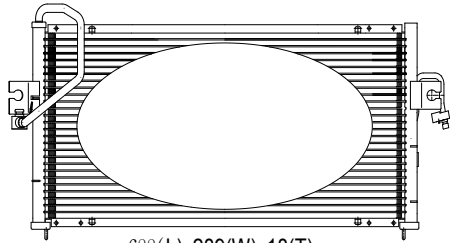

# SENTRA

688(L)x289(W)x18(T)

PART NO	YEARS	FITS(E/SHASISS)	MFG(OEM) #	REMARKS
DC073	98-99	1.6L, 2.0L	92110 8B800	

# MAXIMA

733(L)x345(W)x18(T)

PART NO	YEARS	FITS(E/SHASISS)	MFG(OEM) #	REMARKS
DC074	95-96	3.0L	92110 50W20	