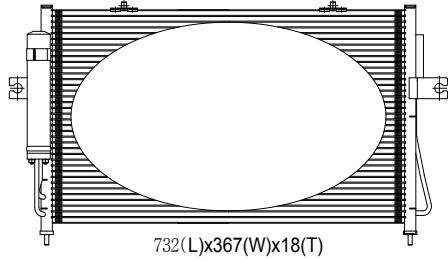

FRONTIER

PART NO	YEARS	FITS(E/SHASISS)	MFG(OEM) #	REMARKS
DC086	03-04	3.3L	92100 1Z610