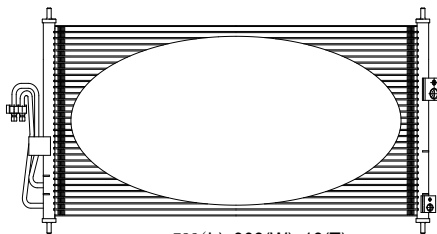

# SENTRA

688(L)x289(W)x18(T)

PART NO	YEARS	FITS(E/SHASISS)	MFG(OEM) #	REMARKS
DC073	98-99	1.6L, 2.0L	92110 8B800	

# MAXIMA

733(L)x345(W)x18(T)

PART NO	YEARS	FITS(E/SHASISS)	MFG(OEM) #	REMARKS
DC074	95-96	3.0L	92110 50W20	

# SENTRA

732(L)x308(W)x18(T)

PART NO	YEARS	FITS(E/SHASISS)	MFG(OEM) #	REMARKS
DC081	00-02	1.8L,2.0L	921104Z001	