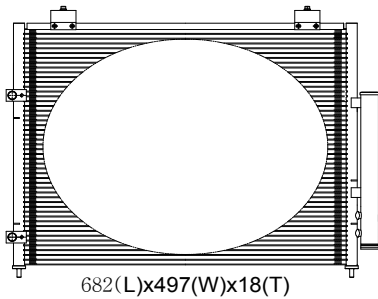

PILOT

PART NO	YEARS	FITS(E/SHASISS)	MFG(OEM) #	REMARKS
DC100	03-04	3.6L	80100S9VA01