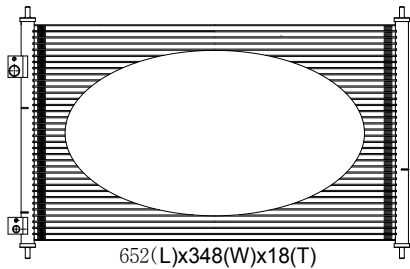

CL SERIES

PART NO	YEARS	FITS(E/SHASISS)	MFG(OEM) #	REMARKS
DC077	98-02	2.3L,3.0L,4.0L	80100384A10	

TL SERIES

PART NO	YEARS	FITS(E/SHASISS)	MFG(OEM) #	REMARKS
DC077	98-02	2.3L,3.0L,4.0L	80100384A10	

MDX

PART NO	YEARS	FITS(E/SHASISS)	MFG(OEM) #	REMARKS
DC100	03-04	3.6L	80100S9VA01	