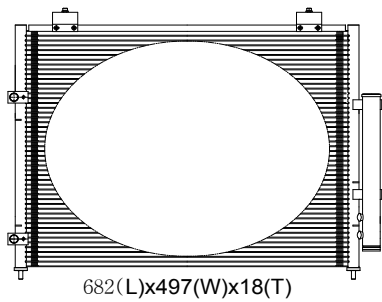

CL SERIES

PART NO	YEARS	FITS(E/SHASISS)	MFG(OEM) #	REMARKS
DC077	98-02	2.3L,3.0L,4.0L	80100384A10	

TL SERIES

PART NO	YEARS	FITS(E/SHASISS)	MFG(OEM) #	REMARKS
DC077	98-02	2.3L,3.0L,4.0L	80100384A10	

MDX

PART NO	YEARS	FITS(E/SHASISS)	MFG(OEM) #	REMARKS
DC100	03-04	3.6L	80100S9VA01	