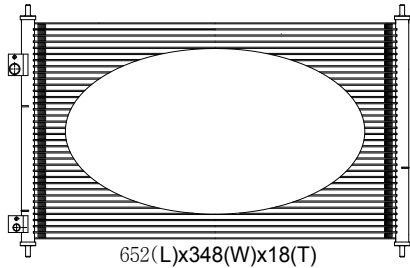

CL SERIES

PART NO	YEARS	FITS(E/SHASISS)	MFG(OEM) #	REMARKS
DC077	98-02	2.3L,3.0L,4.0L	80100384A10	

TL SERIES

PART NO	YEARS	FITS(E/SHASISS)	MFG(OEM) #	REMARKS
DC077	98-02	2.3L,3.0L,4.0L	80100384A10	

MDX

PART NO	YEARS	FITS(E/SHASISS)	MFG(OEM) #	REMARKS
DC100	03-04	3.6L	80100S9VA01	